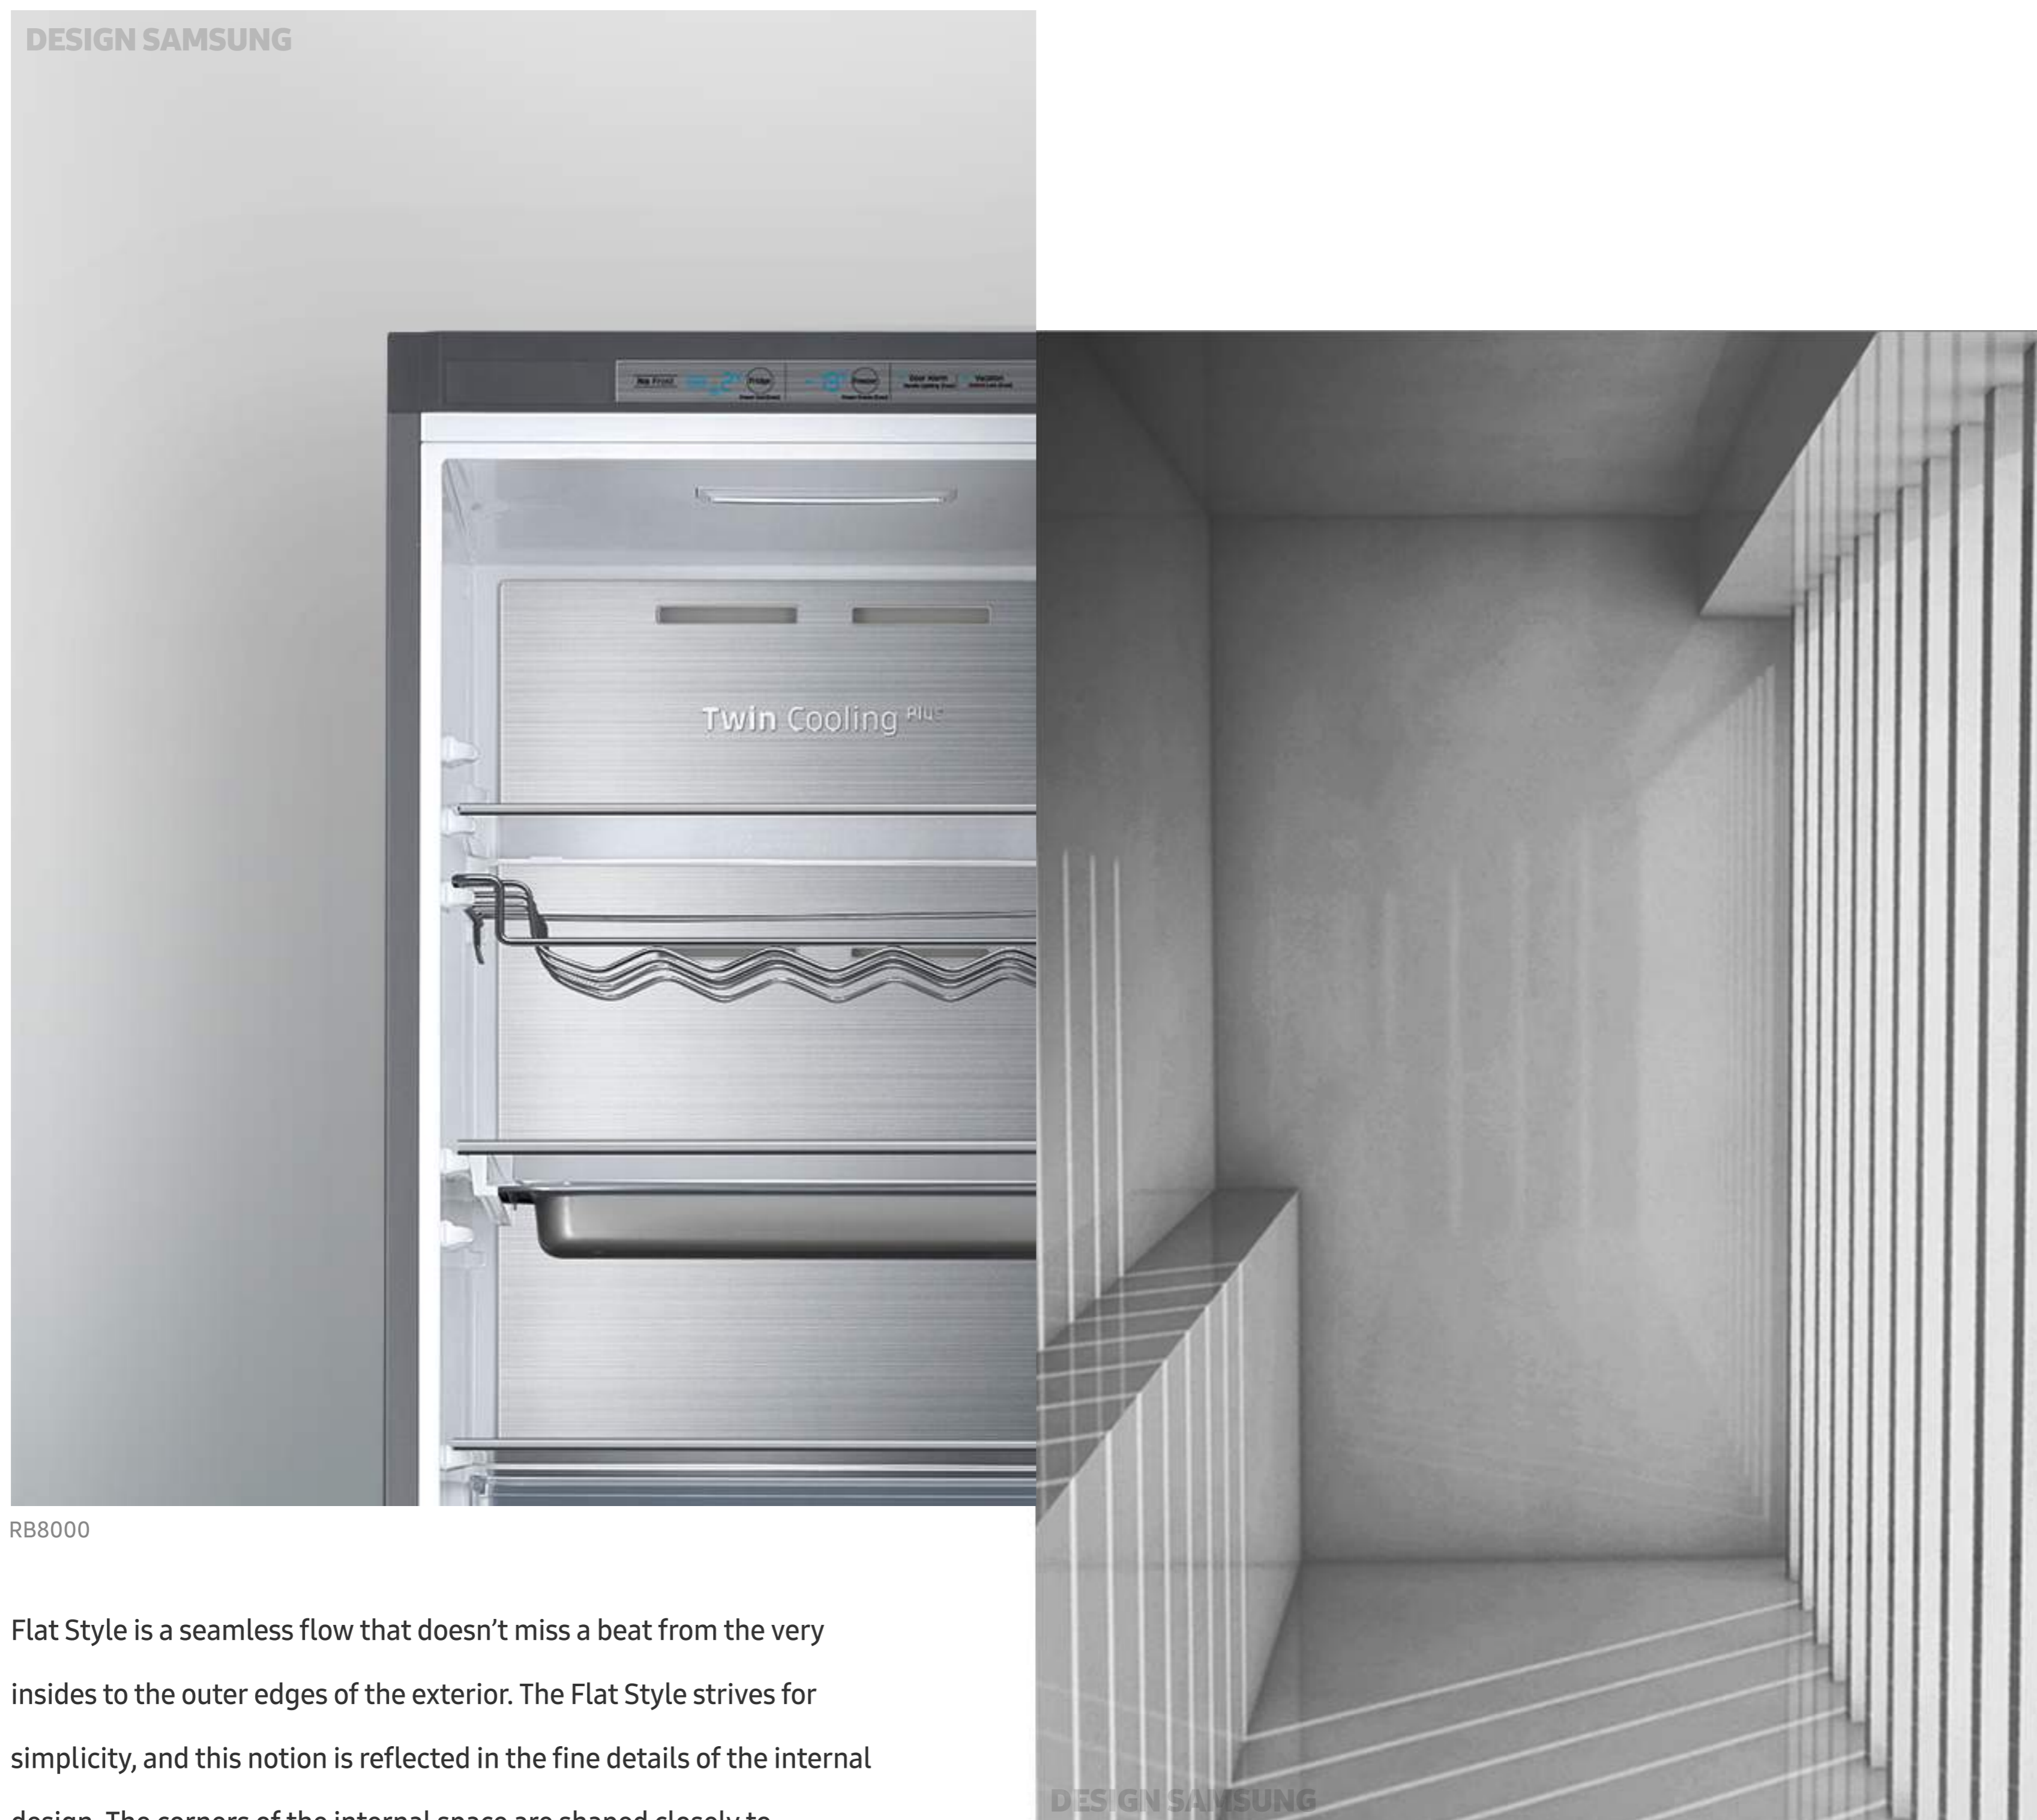

FLAT STYLE IS
CONSISTENT

RB8000

Flat Style is a seamless flow that doesn't miss a beat from the very insides to the outer edges of the exterior. The Flat Style strives for simplicity, and this notion is reflected in the fine details of the internal design. The corners of the internal space are shaped closely to a perpendicular angle to form a spatial form composed of straight lines, which maintains the aesthetic simplicity of the exterior body. Simply put, Flat Style makes the final touch on the consistent aesthetic appeal that penetrates the product from the inside-out.